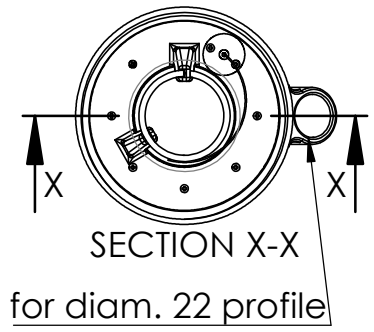

ITEM NO.	PART NUMBER	QTY.
1	M0PPR MK1 QO-100 Bullseye Integrated 40cm Antenna - Main Holder	1
2	M0PPR MK1 QO-100 Bullseye Integrated Antenna - Reflector	1
3	M0PPR MK1 QO-100 Bullseye Integrated Antenna - Matching Transformer for Helix 2.5 Turn	1
4	M0PPR MK1 QO-100 Bullseye Integrated Antenna - Helix 2.5, Pitch 0.25 Wave, 3mm Wire	1
5	M0PPR MK1 QO-100 Bullseye Integrated Antenna 2.5 Turn - Cover	1
6	M0PPR MK1 QO-100 Bullseye Integrated Antenna - Clamp No Exposed Holes	1
7	Bullseye LNB	1
8	2.2mm x 9.5mm - No.2 x 3-8"	8
9	M3 Nut	4
10	M3 x 16 cap socket	4
11	M3 Washer	4
12	SSB7 Cable to transformer	1

UNLESS OTHERWISE SPECIFIED: DIMENSIONS ARE IN MILLIMETERS
 SURFACE FINISH:
 TOLERANCES:
 LINEAR:
 ANGULAR:

FINISH:

DO NOT SCALE DRAWING

REVISION

NAME	SIGNATURE	DATE	TITLE:
DRAWN			M0PPR MK1 QO-100 Bullseye Integrated 40cm Antenna - TLA
CHK'D			
APPV'D			
MFG			
Q.A			
MATERIAL:			DWG NO.
WEIGHT:			SCALE: 1:1
			SHEET 1 OF 1