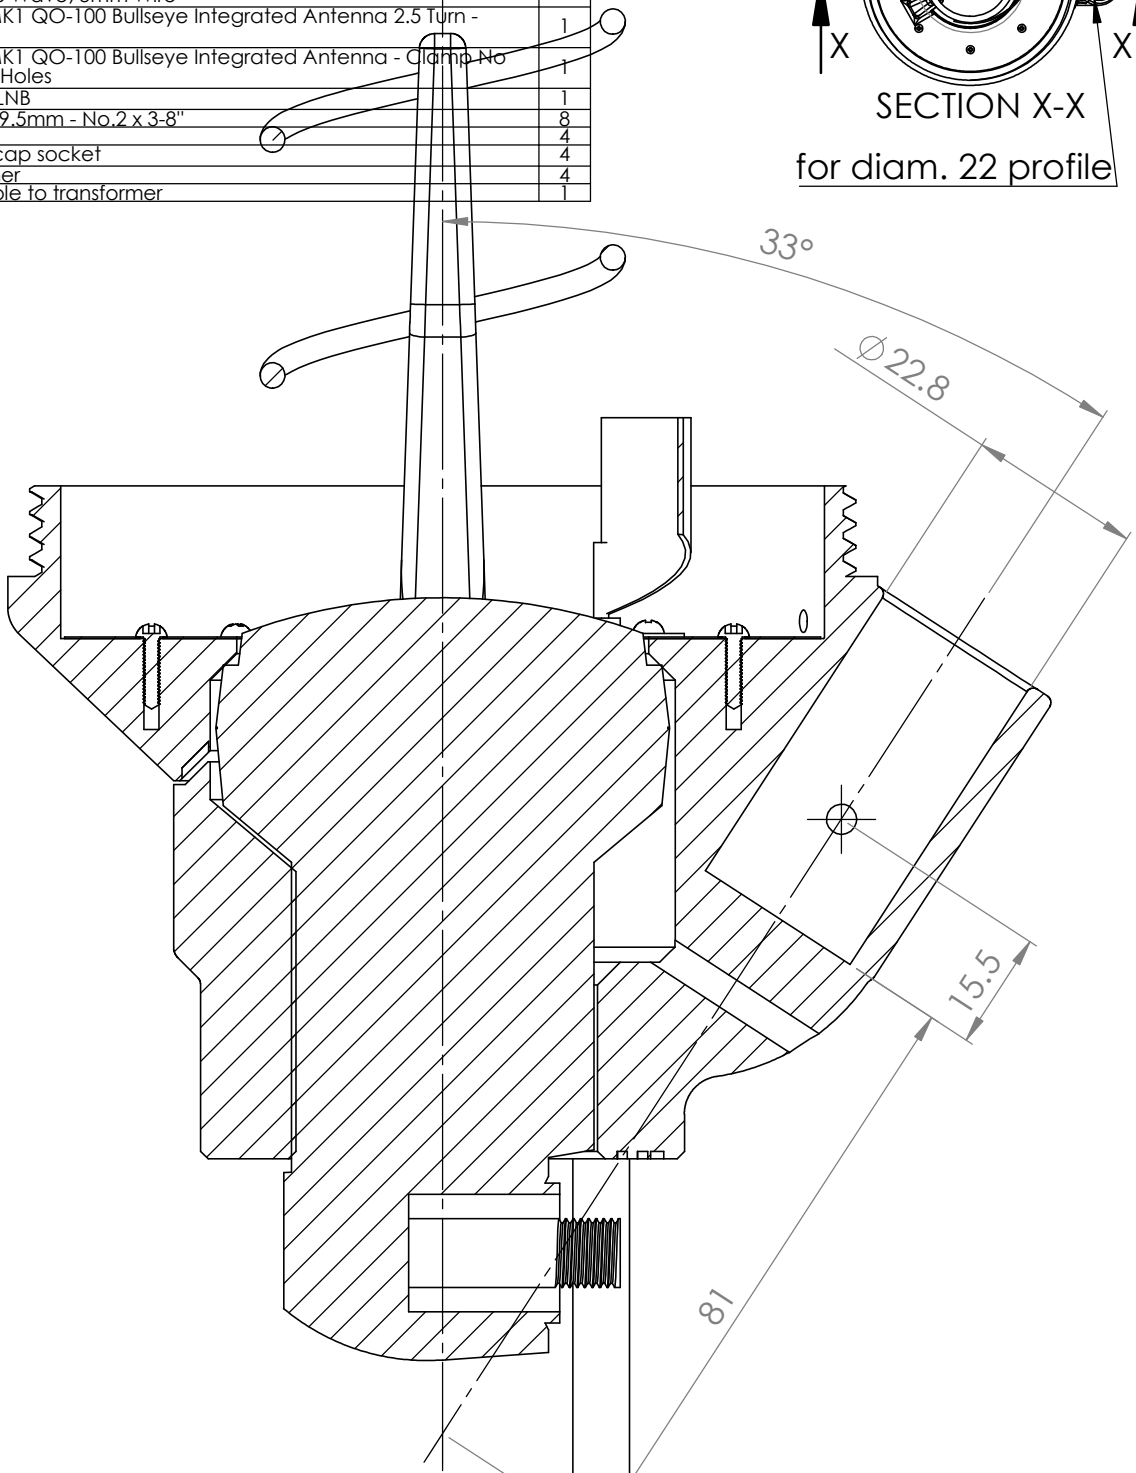

ITEM NO.	PART NUMBER	QTY.
1	M0PPR MK1 QO-100 Bullseye Integrated 40cm Antenna - Main Holder	1
2	M0PPR MK1 QO-100 Bullseye Integrated Antenna - Reflector	1
3	M0PPR MK1 QO-100 Bullseye Integrated Antenna - Matching Transformer for Helix 2.5 Turn	1
4	M0PPR MK1 QO-100 Bullseye Integrated Antenna - Helix 2.5, Pitch 0.25 Wave, 3mm Wire	1
5	M0PPR MK1 QO-100 Bullseye Integrated Antenna 2.5 Turn - Cover	1
6	M0PPR MK1 QO-100 Bullseye Integrated Antenna - Clamp No Exposed Holes	1
7	Bullseye LNB	1
8	2.2mm x 9.5mm - No.2 x 3-8"	8
9	M3 Nut	4
10	M3 x 16 cap socket	4
11	M3 Washer	4
12	SSB7 Cable to transformer	1

UNLESS OTHERWISE SPECIFIED: DIMENSIONS ARE IN MILLIMETERS
 SURFACE FINISH:
 TOLERANCES:
 LINEAR:
 ANGULAR:

FINISH:

DO NOT SCALE DRAWING

REVISION

NAME	SIGNATURE	DATE	TITLE:
DRAWN			M0PPR MK1 QO-100 Bullseye Integrated 40cm Antenna - TLA
CHK'D			
APPV'D			
MFG			
Q.A			
MATERIAL:			DWG NO.
WEIGHT:			SCALE: 1:1
			SHEET 1 OF 1